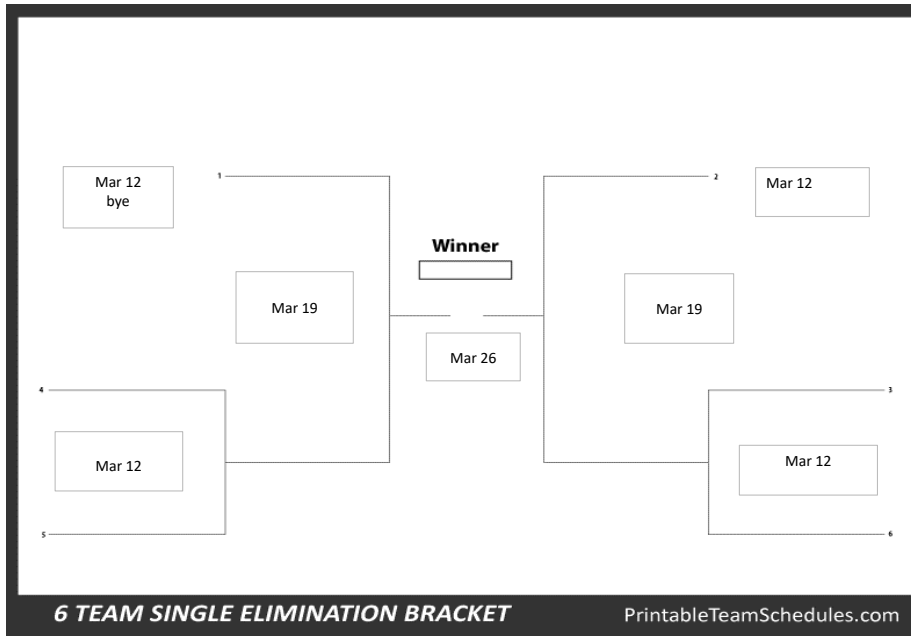

Pool A

	TEAM	RANK	WIN	PTS	TIE	PTS	TOTAL
1	Kristina			0		0	0
2	Jen			0		0	0
3	Lise			0		0	0
4	May			0		0	0
5	Rebecca			0		0	0
6	Marie			0		0	0

Just for fun ... don't count towards playoffs

08-Jan	ICE	15-Jan	ICE	22-Jan	ICE	29-Jan	ICE	12-Feb	ICE	26-Feb	ICE	05-Mar	ICE
Rd 1		Rd 2		Rd 3		Rd 4		Rd 5		Rd 6		Rd 7	
2 v 1		3 v 4		6 v 4		4 v 1		5 v 6		3 v 4		6 v 4	
3 v 6		6 v 1		2 v 3		5 v 3		1 v 3		6 v 1		2 v 3	
4 v 5		2 v 5		1 v 5		6 v 2		4 v 2		2 v 5		1 v 5	

Scores

	1	2	3	4	5	6		points for	points against	diff
1								0	0	0
2								0	0	0
3								0	0	0
4								0	0	0
5								0	0	0
6								0	0	0

6 TEAM SINGLE ELIMINATION BRACKET

PrintableTeamSchedules.com