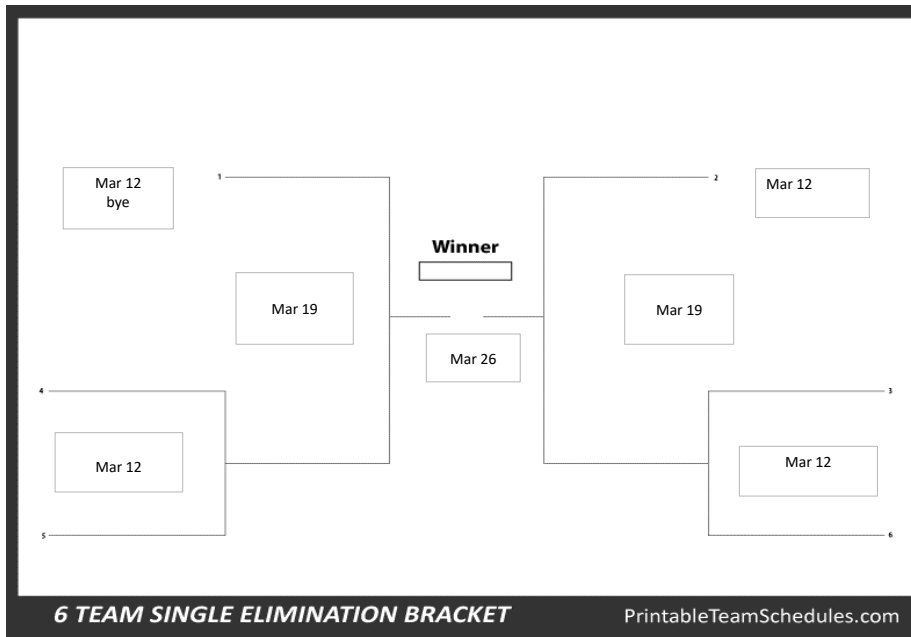

Tuesday Ladies - Pool A

	TEAM	RANK	WIN	PTS	TIE	PTS	TOTAL
1	Kristina		0	0		0	0
2	Jen		0.5	1		0	1
3	Lise		0.5	1		0	1
4	May		2	4		0	4
5	Rebecca		2	4		0	4
6	Marie		1	2		0	2

Just for fun ... don't count towards playoffs

08-Jan	ICE	15-Jan	ICE	22-Jan	ICE	29-Jan	ICE	12-Feb	ICE	26-Feb	ICE	05-Mar	ICE
Rd 1		Rd 2		Rd 3		Rd 4		Rd 5		Rd 6		Rd 7	
2 v 1		3 v 4		6 v 4		4 v 1		5 v 6		3 v 4		6 v 4	
3 v 6		6 v 1		2 v 3		5 v 3		1 v 3		6 v 1		2 v 3	
4 v 5		2 v 5		1 v 5		6 v 2		4 v 2		2 v 5		1 v 5	

Scores

	1	2	3	4	5	6	points for	points against	diff
1				5	0		5	14	-9
2			4			3	7	13	-6
3		4			3		7	10	-3
4	6					7	13	6	7
5	8		6				14	3	11
6		9		1			10	10	0