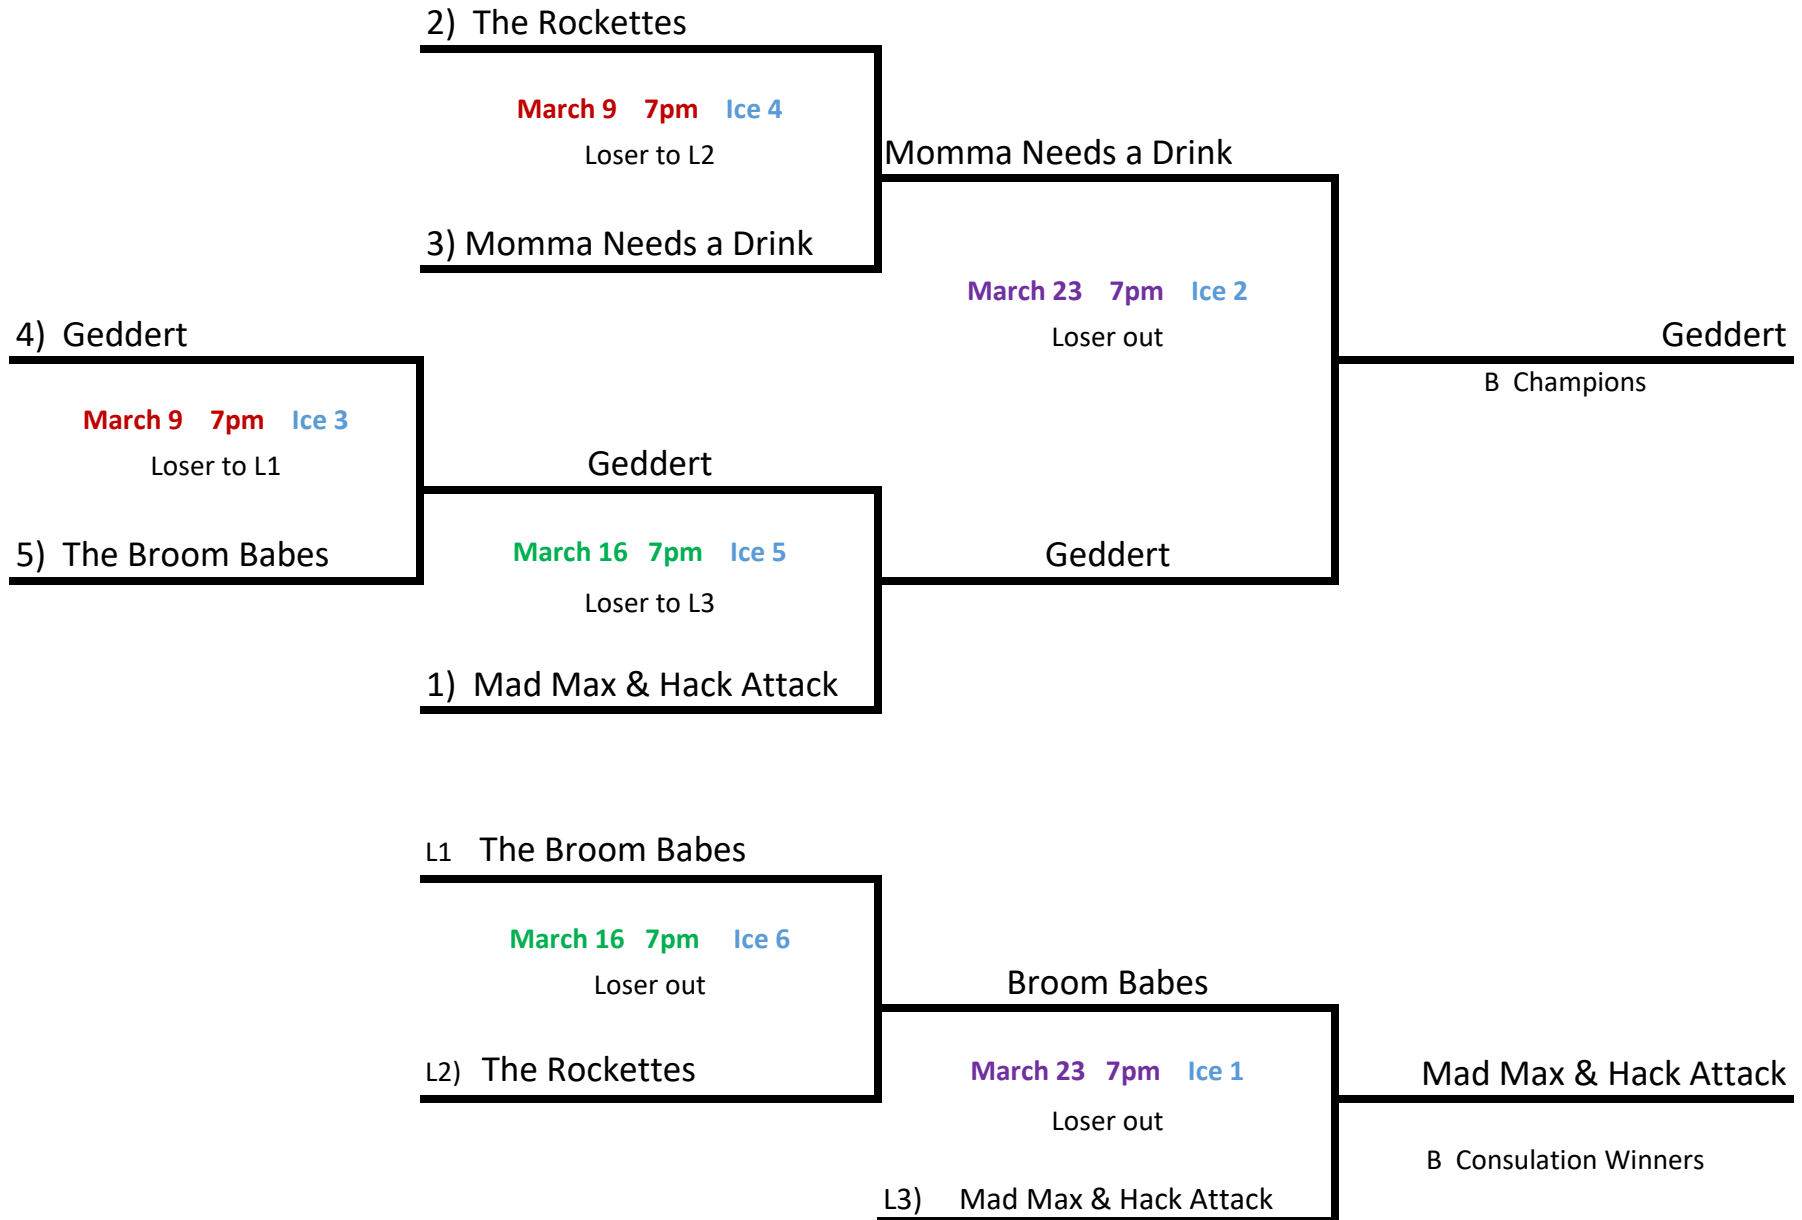

Loser to L3

Skip the B\$atches

1) Skip the B\$atches

L1) WC4B

March 16 7pm Ice 3

Loser out

Drawing a Blank

L2) Drawing a Blank

March 23 7pm Ice 5

Loser out

Drawing a Blank

A Consulation Winners

L3) Whitnack

B Division Playoffs

C Division Playoffs

2) Get Your Sheet Together

March 9 7pm Ice 6

Loser to L2

3) The Ice is Right

Get your Sheet Together

March 23 7pm Ice 4

Loser out

4) Sweeping Beauties

March 9 7pm Ice 5

1) Four Sheets to the Wind

L1) Sweeping Beauties

March 16 7pm Ice 2

Loser out

Sweeping Beauties

L2) Ice is Right

March 23 7pm Ice 6

Loser out